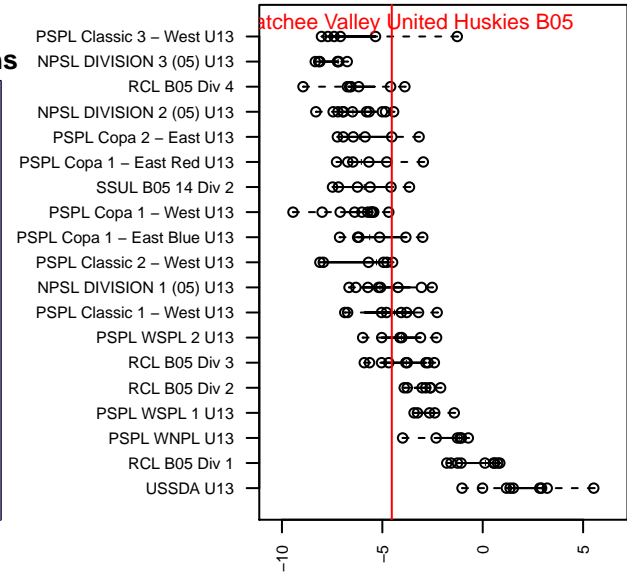

Wenatchee Valley United Huskies B05

Wenatchee FC
 Wenatchee, WA
 B05 total strength=836
 attack=2.15 defense=0.6
 fall league = PSPL Copa 2 – East U13

alt names used:
 UNITED SC B05 Huskies

Venues played:
 2016 Spr PSPL–Inland Copa Classic U12
 2017 PSPL Copa 2 – East U13

Wenatchee Valley United Huskies B05
 Dots are actual minus expected GF (blue circles) and GA (red triangles).
 Blue line is smoothed change in attack strength. Red is smoothed change in defense strength.

**attack and defense variance (black dot)
relative to other teams
and top 10 in region**

**attack and defense rating
relative to others at age
and all opponents in last 13 months**

Performance relative to 13 month average